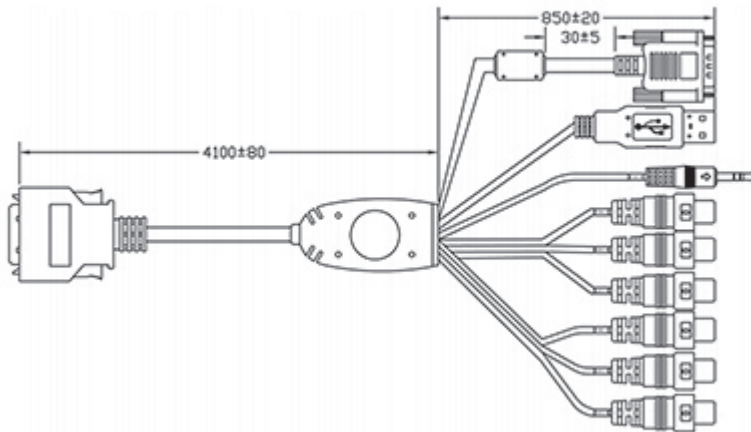

CABLE-26P-TSV-5M 26-PIN TSV/YV Series Monitor HDMI, VGA, DVI & AV Input Cable - 5 METER

Description

26-PIN **TSV and YV Series** 5 Meter (**16.4 Ft/500cm**) Monitor HDMI, VGA, DVI & AV Input Cable for 700TSV, 700YV, 705TSV, 705YV, 706TSA, 800TSV, 800YV, 802TSV, 802YV, 805TSV, 805YV, 1020YV, 1020TSV. Note: Only works with the above mentioned models. **Not for TSH Series.** Please make sure your monitor has the **26-PIN connector**. Older versions of the Xenarc Technologies monitor could have the **20-PIN connector** if it's a few years old. Monitor cable connects to HDMI, VGA, DVI & AV Video Inputs. See Functional Diagram below.

Related Products:

700TSV

700YV

705TSV

705YV

706TSA

800TSV

800YV

802TSV

802YV

805TSV

805YV

1020TSV

1020YV

Features

26-PIN TSV and YV Series 5 Meter (16.4 Ft/500cm) Monitor HDMI, VGA, DVI & AV Input Cable
Function Diagram

26-PIN TSV/YV Series Monitor HDMI, VGA, DVI & AV Input Cable - 5 METER

Image not found

<http://www.xenarc.com/image.php?type=FD&id=17667>

Package Contents

26-PIN TSV and YV Series 5 Meter (16.4 Ft/500cm) Monitor HDMI, VGA, DVI & AV Input Cable