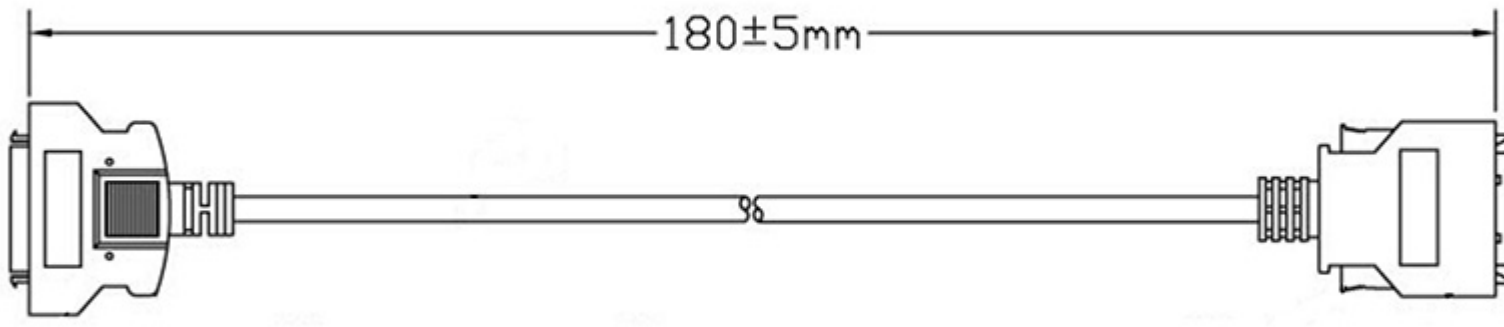

# CABLE-26P-TO-20P 26-PIN TSV to 20-PIN Adaptor Cable

## Description

26PIN TSV to 20PIN Adaptor Cable. Allows Monitor with 26-PIN TSV or YV connector to be used with older 20-PIN cable.