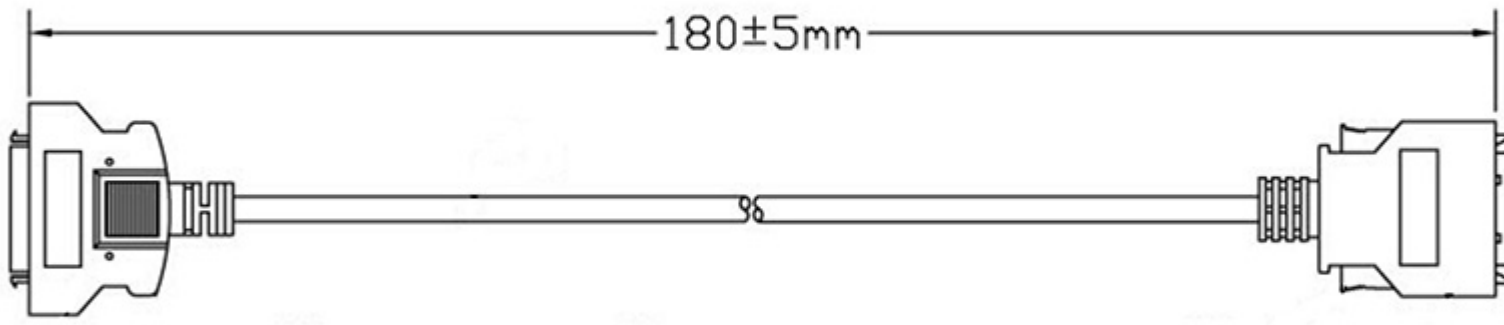

CABLE-26P-TO-20P 26-PIN TSV to 20-PIN Adaptor Cable

Description

26PIN TSV to 20PIN Adaptor Cable. Allows Monitor with 26-PIN TSV or YV connector to be used with older 20-PIN cable.