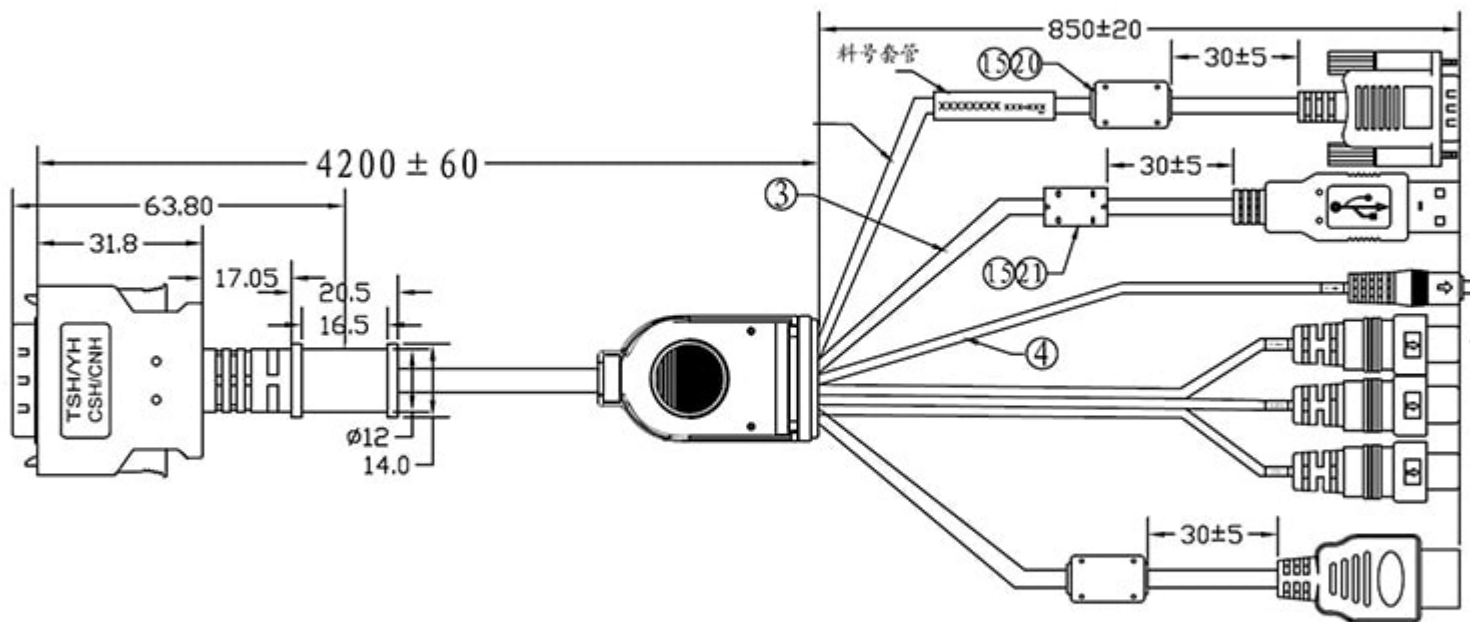

CABLE-IP-26P-TSH-5M 26-PIN

TSH/CSH/CNH/GSH/GNH/GNS/YH Series

Monitor HDMI, VGA, DVI & AV Input Cable - 5 METER

Description

26-PIN Standard Length **5 Meter (16.4ft/500cm)** TSH/CSH/CNH/GSH Monitor HDMI, VGA, DVI & AV Input Cable for 700YH, 700TSH, 700CSH, 702CSH, 702GSH, 709CNH, 802YH, 802TSH, 1020YH, 1020TSH, 1022YH, 1022TSH, 1029CNH, 1219GNC, 1219GNH, 1219GNS, 1569GNH. Note: Only

works with the above mentioned models. Not for TSV Series or 1029GNH. Monitor cable connects to HDMI, VGA, DVI & AV Video Inputs.

Related Products:

700YH

700TSH

700CSH

702CSH

702GSH

709CNH

1219GNH

1219GNS

1569GNH

Features

26-PIN 5 Meter (16.4ft/500cm) TSH/CSH/CNH/GSH/GNH/GNS Monitor HDMI, VGA, DVI & AV Input Cable

Function Diagram

26-PIN TSH/CSH/CNH/GSH/GNH/GNS/YH Series Monitor HDMI, VGA, DVI & AV Input Cable - 5 METER

Image not found

<http://www.xenarc.com/image.php?type=FD&id=17695>

Package Contents

26-PIN 5 Meter (16.4ft/500cm) TSH/CSH/CNH/GSH/GNH/GNS Monitor HDMI, VGA, DVI & AV Input Cable