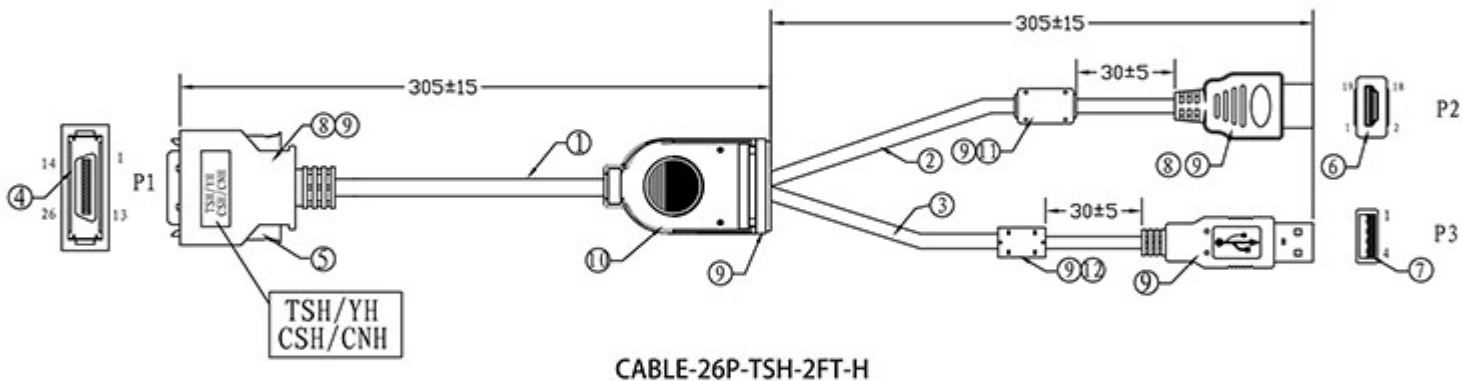

CABLE-26P-TSH-2FT-H 26-PIN TSH/CSH/CNH/GSH Series Monitor HDMI and USB Input Cable - 2 FEET

Description

26-PIN **Short Length (2 FOOT)** TSH/CSH/CNH/GSH Monitor HDMI & USB Input Cable for 700TSH, 700CSH, 702CSH, 702GSH, 709CNH, 802TSH, 1020TSH, 1022TSH, 1029CNH, 1219GNC, 1219GNH, 1219GNS, 1569GNH. Note: Only works with the above mentioned models. Not for TSV Series or 1029GNH. Monitor cable connects to HDMI & USB Inputs.

This 2 foot cable only contains HDMI and USB connectors for simplified installation.

Related Products:

700TSH

700CSH

702CSH

702GSH

709CNH

802TSH

1020TSH

1022TSH

1029CNH

1219GNC

1219GNH

1219GNS

1569GNH

Features

This 2 foot cable only contains HDMI and USB connectors for simplified installation.

Package Contents

26-PIN Short Length (2 FOOT) TSH/CSH/CNH/GSH Monitor HDMI & USB Input Cable * This 2 foot cable only contains HDMI and USB connectors for simplified installation.