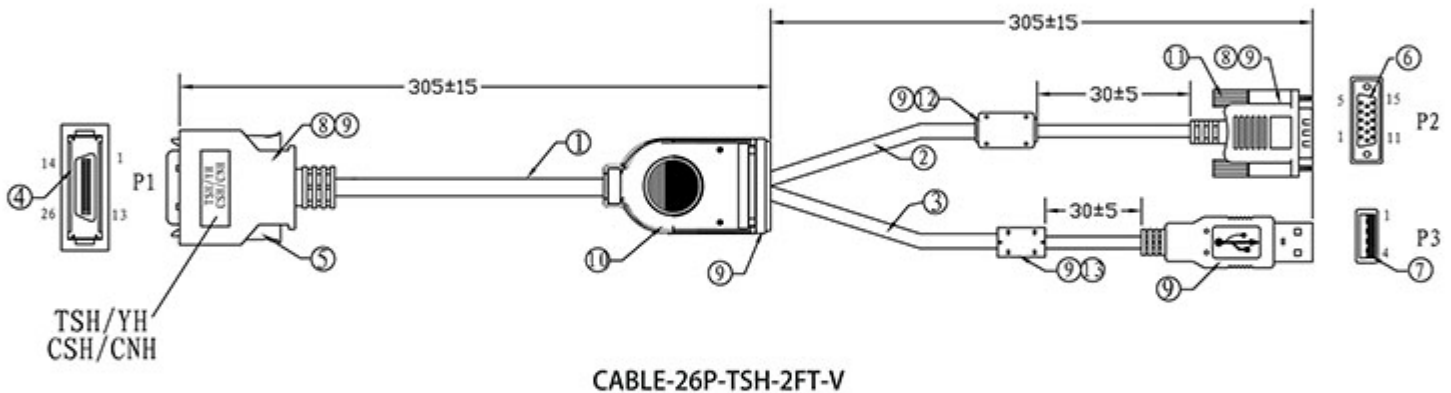

CABLE-26P-TSH-2FT-V 26-PIN TSH/CSH/CNH/GSH Series Monitor VGA and USB Input Cable - 2 FEET

Description

26-PIN **Short Length (2 FOOT)** TSH/CSH/CNH/GSH Monitor Input Cable with **ONLY VGA & USB** for 700YH, 700TSH, 700CSH, 702CSH, 702GSH, 709CNH, 802YH, 802TSH, 1020YH, 1020TSH, 1022YH, 1022TSH, 1029CNH, 1219GNC, 1219GNH, 1219GNS, 1569GNH. Note: Only works with the above mentioned models. Not for TSV Series or 1029GNH. Monitor cable connects to **VGA Input**

This 2 foot cable only contains **VGA and USB connectors** for simplified installation.

Related Products:

700YH

700TSH

700CSH

702CSH

702GSH

709CNH

1219GNH

1219GNS

1569GNH

Features

This 2 foot cable only contains VGA and USB connectors for simplified installation.

Package Contents

26-PIN Short Length (2 FOOT) TSH/CSH/CNH/GSH Monitor VGA & USB Input Cable * This 2 foot cable only contains VGA and USB connectors for simplified installation.