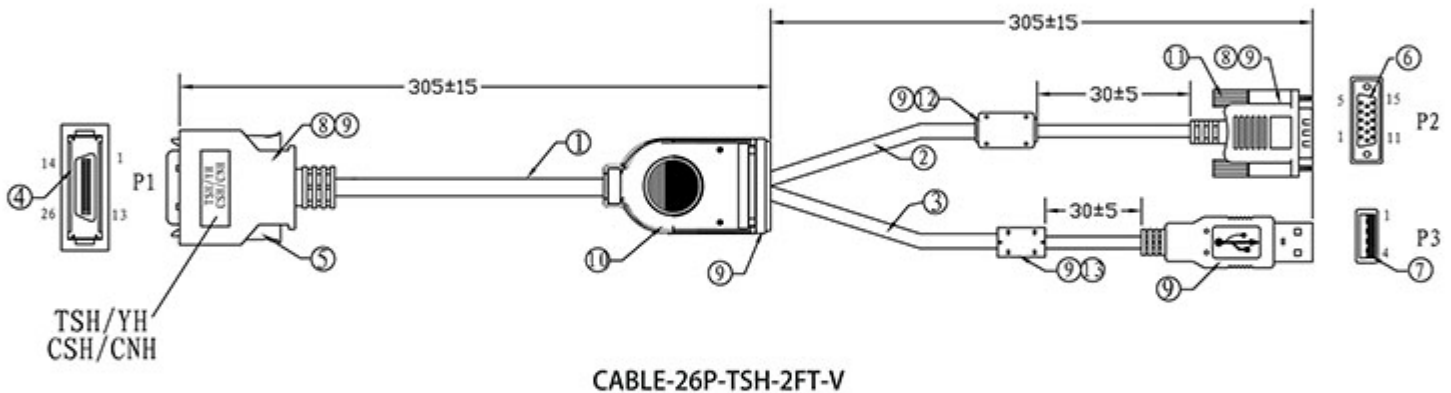

# CABLE-26P-TSH-2FT-V 26-PIN

## TSH/CSH/CNH/GSH Series Monitor VGA and USB Input Cable - 2 FEET

Description

26-PIN **Short Length (2 FOOT)** TSH/CSH/CNH/GSH Monitor Input Cable with **ONLY VGA & USB** for 700YH, 700TSH, 700CSH, 702CSH, 702GSH, 709CNH, 802YH, 802TSH, 1020YH, 1020TSH, 1022YH, 1022TSH, 1029CNH, 1219GNC, 1219GNH, 1219GNS, 1569GNH. Note: Only works with the above mentioned models. Not for TSV Series or 1029GNH. Monitor cable connects to **VGA Input**

This 2 foot cable only contains **VGA and USB connectors** for simplified installation.

## Package Contents

26-PIN Short Length (2 FOOT) TSH/CSH/CNH/GSH Monitor VGA & USB Input Cable \* This 2 foot cable only contains VGA and USB connectors for simplified installation.