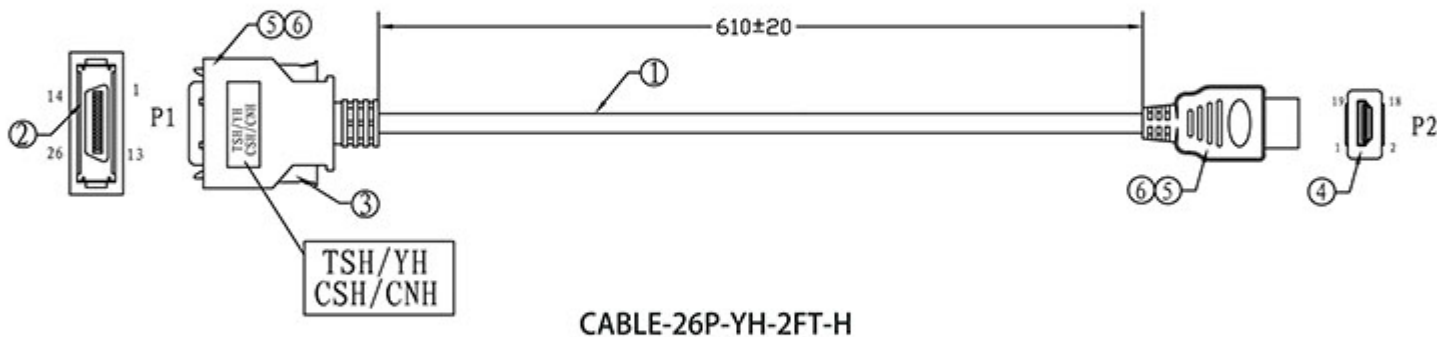

# CABLE-26P-YH-2FT-H 26-PIN YH Series Monitor HDMI Input Cable - 2 FEET

## Description

26-PIN **Short Length (2 FEET)** YH Series Monitor Input Cable with **ONLY HDMI** for 700YH, 802YH, 1020YH, 1022YH, Note: Only works with the above mentioned models. **Not for YV Series**. Please make sure your monitor has the **26-PIN connector**. Older versions of the Xenarc Technologies monitor could have the **20-PIN connector** if it's many years old. Monitor cable connects to HDMI Input.

This 2 foot cable only contains HDMI connector for simplified installation.

## **Package Contents**

Proprietary 26-PIN Short Length (2 FEET) YH Monitor Input Cable with ONLY HDMI \*This 2 foot cable only contains HDMI connector for simplified installation.