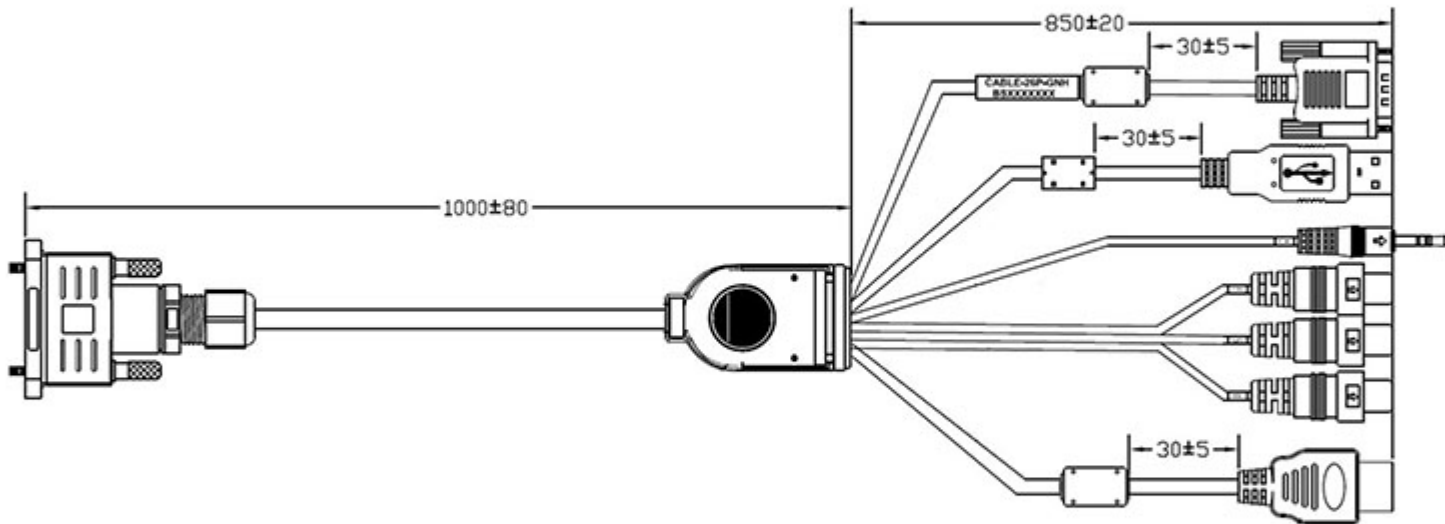

CABLE-26P-GNH 26-PIN GNH Series Monitor HDMI, VGA, DVI & AV Input Cable - 1.8 METER - For 709GNH and 1029GNH

Description

IP67 Waterproof Proprietary 26-PIN **1.8 Meter (5.91ft/180cm)** Long HDMI, VGA, DVI & AV Input Cable for 709GNH and 1029GNH. Note: Only works with the above mentioned models. Monitor cable connects to HDMI, VGA, DVI & AV Video Inputs.

Related Products:

1029GNH

709GNH

Features

Waterproof IP67 26 PIN HDMI, VGA, DVI , AV & USB Rugged Monitor Cable 1.8 Meters (5.91ft/180cm)

Function Diagram

26-PIN GNH Series Monitor HDMI, VGA, DVI & AV Input Cable - 1.8 METER - For 709GNH and 1029GNH

Image not found

<http://www.xenarc.com/image.php?type=FD&id=17734>

Package Contents

IP67 Waterproof 26 PIN HDMI, VGA, DVI , AV & USB Rugged Monitor Cable 1.8 Meters (5.91ft/180cm)