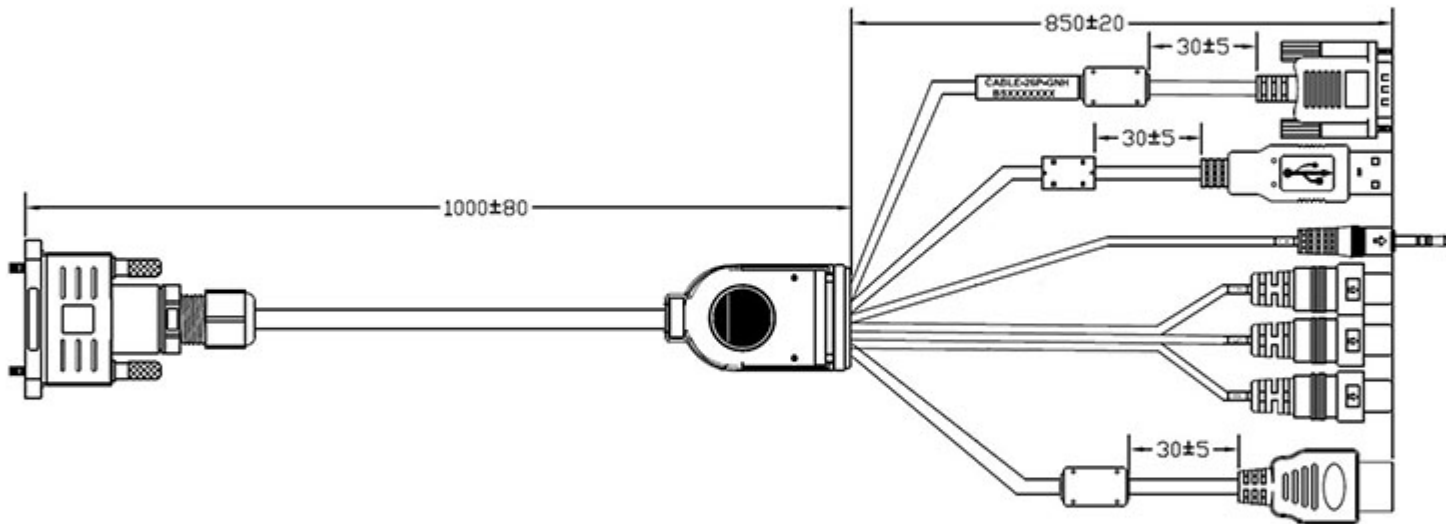

CABLE-26P-GNH 26-PIN GNH Series Monitor HDMI, VGA, DVI & AV Input Cable - 1.8 METER - For 709GNH and 1029GNH

Description

IP67 Waterproof Proprietary 26-PIN **1.8 Meter (5.91ft/180cm)** Long HDMI, VGA, DVI & AV Input Cable for 709GNH and 1029GNH. Note: Only works with the above mentioned models. Monitor cable connects to HDMI, VGA, DVI & AV Video Inputs.

Related Products:

1029GNH

709GNH

Features

Waterproof IP67 26 PIN HDMI, VGA, DVI , AV & USB Rugged Monitor Cable 1.8 Meters (5.91ft/180cm)

Function Diagram

26-PIN GNH Series Monitor HDMI, VGA, DVI & AV Input Cable - 1.8 METER - For 709GNH and 1029GNH

Image not found

<http://www.xenarc.com/image.php?type=FD&id=17734>

Package Contents

IP67 Waterproof 26 PIN HDMI, VGA, DVI , AV & USB Rugged Monitor Cable 1.8 Meters (5.91ft/180cm)