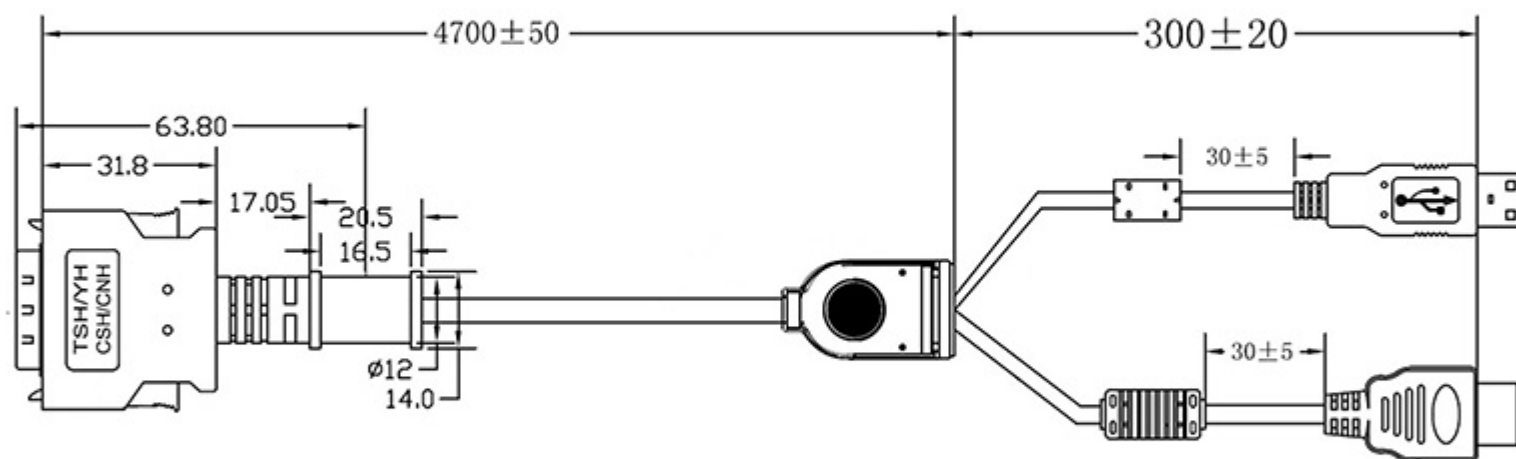

CABLE-IP-26P-TSH-5M-H 26-PIN TSH/CSH/CNH/GSH/GNH/GNS/YH Series Monitor HDMI and USB Input Cable - 5 METER

Description

26-PIN Long Length **(5-Meter)** TSH/CSH/CNH/GSH/GNH Monitor Input Cable with **ONLY HDMI and USB** for 700YH, 700TSH, 700CSH, 702CSH, 702GSH, 709CNH, 802YH, 802TSH, 1020YH, 1020TSH, 1022YH, 1022TSH, 1029CNH, 1219GNC, 1219GNH, 1219GNS, 1569GNH. Note: Only works with the above mentioned models. Not for TSV Series or 1029GNH. Monitor cable connects to **HDMI & USB Inputs**.

This 5 Meter cable only contains HDMI and USB connectors for simplified installation.

Related Products:

700YH

700TSH

700CSH

702CSH

702GSH

709CNH

1219GNH

1219GNS

1569GNH

Features

This 5 Meter cable only contains HDMI and USB connectors for simplified installation.

Package Contents

26-PIN Long Length (5 METER) TSH/CSH/CNH/GSH/GNC/GNH/GNS Monitor HDMI & USB Input Cable * This 5 Meter cable only contains HDMI and USB connectors for simplified installation.