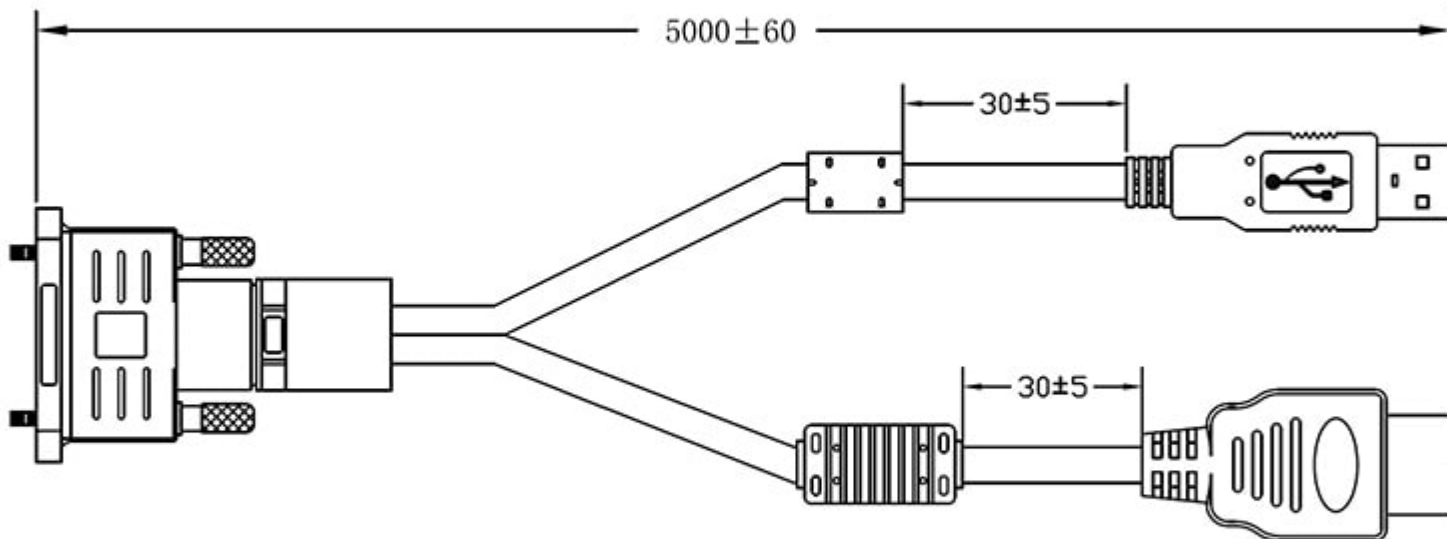

CABLE-26P-GNH-5M-H 26-PIN GNH Series Monitor HDMI, USB Input Cable - 5 METER

Description

IP67 Proprietary 26-PIN **5 Meter (16.4 Ft/500cm)** Long Monitor Input Cable with **ONLY HDMI and USB** for 709GNH and 1029GNH. Note: Only works with the above mentioned models.

This 5 Meter cable only contains HDMI and USB connectors for simplified installation.

Related Products:

1029GNH

709GNH

Features

This 5 Meter cable only contains HDMI and USB connectors for simplified installation.

Package Contents

IP67 Waterproof Proprietary 26-PIN 5 Meter(16.4 Ft/500cm) Long GNH Monitor HDMI & USB Input Cable * This 5 Meter cable only contains HDMI and USB connectors for simplified installation.