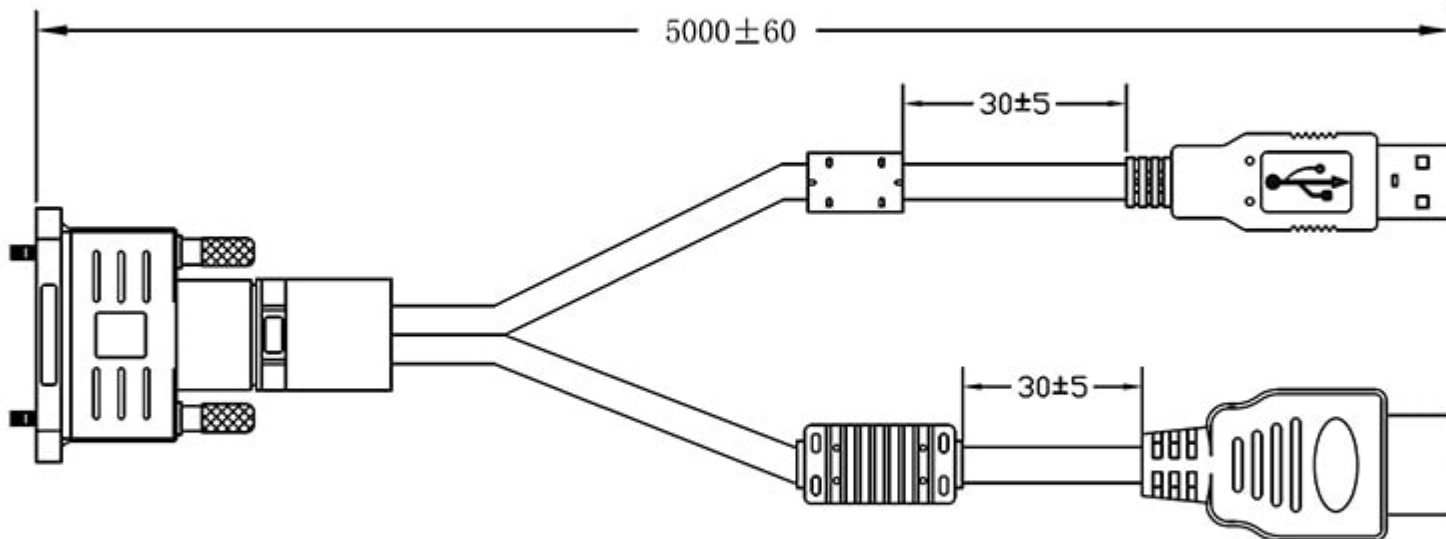

# CABLE-26P-GNH-5M-H 26-PIN GNH Series Monitor HDMI, USB Input Cable - 5 METER

## Description

IP67 Proprietary 26-PIN **5 Meter (16.4 Ft/500cm)** Long Monitor Input Cable with **ONLY HDMI and USB** for 709GNH and 1029GNH. Note: Only works with the above mentioned models.

This 5 Meter cable only contains HDMI and USB connectors for simplified installation.

## Features

This 5 Meter cable only contains HDMI and USB connectors for simplified installation.

## Package Contents

IP67 Waterproof Proprietary 26-PIN 5 Meter(16.4 Ft/500cm) Long GNH Monitor HDMI & USB Input Cable \* This 5 Meter cable only contains HDMI and USB connectors for simplified installation.