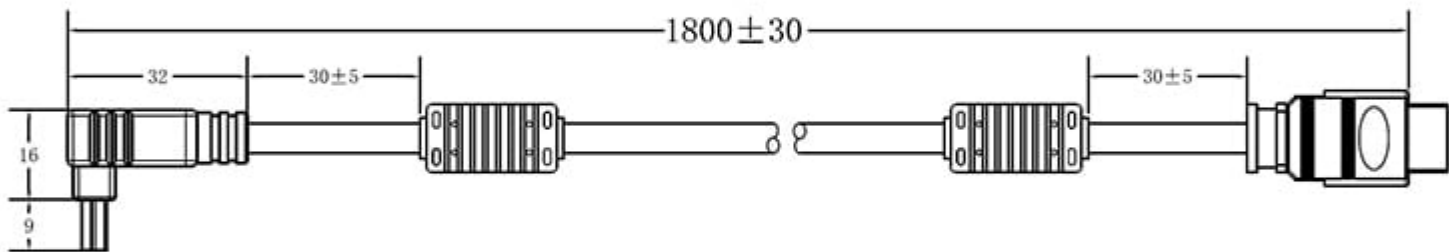

CABLE-RA-HDMI HDMI Cable for 892 Series Monitors- 1.8 METER

Description

Standard Length **1.8 Meter (5.91ft/180cm)** HDMI Cable with Straight HDMI Connector on one end and 90-Degree Connector on the other end. Designed for 892 Series Monitors including 892GFC and 892CFH.

Related Products:

892GFC

892CFH

Features

Standard Length 1.8 Meter (5.91ft/180cm) HDMI Cable with Straight HDMI Connector on one end and 90-Degree Connector on the other end.

Function Diagram

HDMI Cable for 892 Series Monitors- 1.8 METER

Image not found

<http://www.xenarc.com/image.php?type=FD&id=17768>

Package Contents

Standard Length 1.8 Meter (5.91ft/180cm) HDMI Cable with Straight HDMI Connector on one end and 90-Degree Connector on the other end.